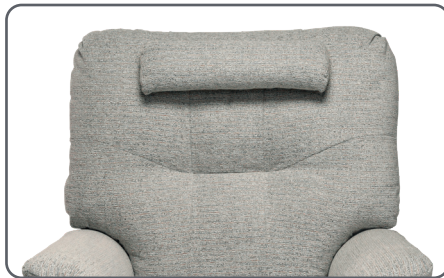

Suitable Environments

Home

Fabric Shown:
Cromwell Plain Silver

Optional Reading Light

Enhance relaxation with the integrated optional reading light. This premium, adjustable light provides focused illumination for convenience.

Optional Heat & Massage

Elevate relaxation with an optional heat and massage system, seamlessly integrated. Experience soothing warmth and customisable massage options.

Premium Seat Design

The premium seat design redefines comfort through intelligently designed kinked spring and top-tier Reflex Foam, enhancing the seating experience.

Complimentary Seating Available

Fixed

Recliner

Elegant Arm Design

Discover the artful arm design of the Wiltshire chair, where style meets purpose. Its curvaceous contours offer both elegance and ergonomic support, while cleverly concealed arm covers maintain the chair's sleek aesthetic.

Crafted with precision, the Wiltshire arm is a seamless blend of form and function, enhancing your comfort and space.

Additional Extras

Seat Cover

Full Arm Cover

Locking Castors

Head Cover

Head Roll

Head Pillow